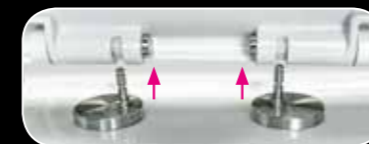

Asiento / Seat cover / Abattant