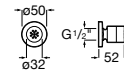

Puzzle

ø 50 mm

Jet orientable Round.

A5B174A..0

Acabados: