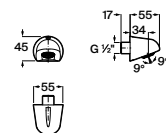

Fit-N

Rociador antivandálico.

A5B6679C00

Acabados:

C0