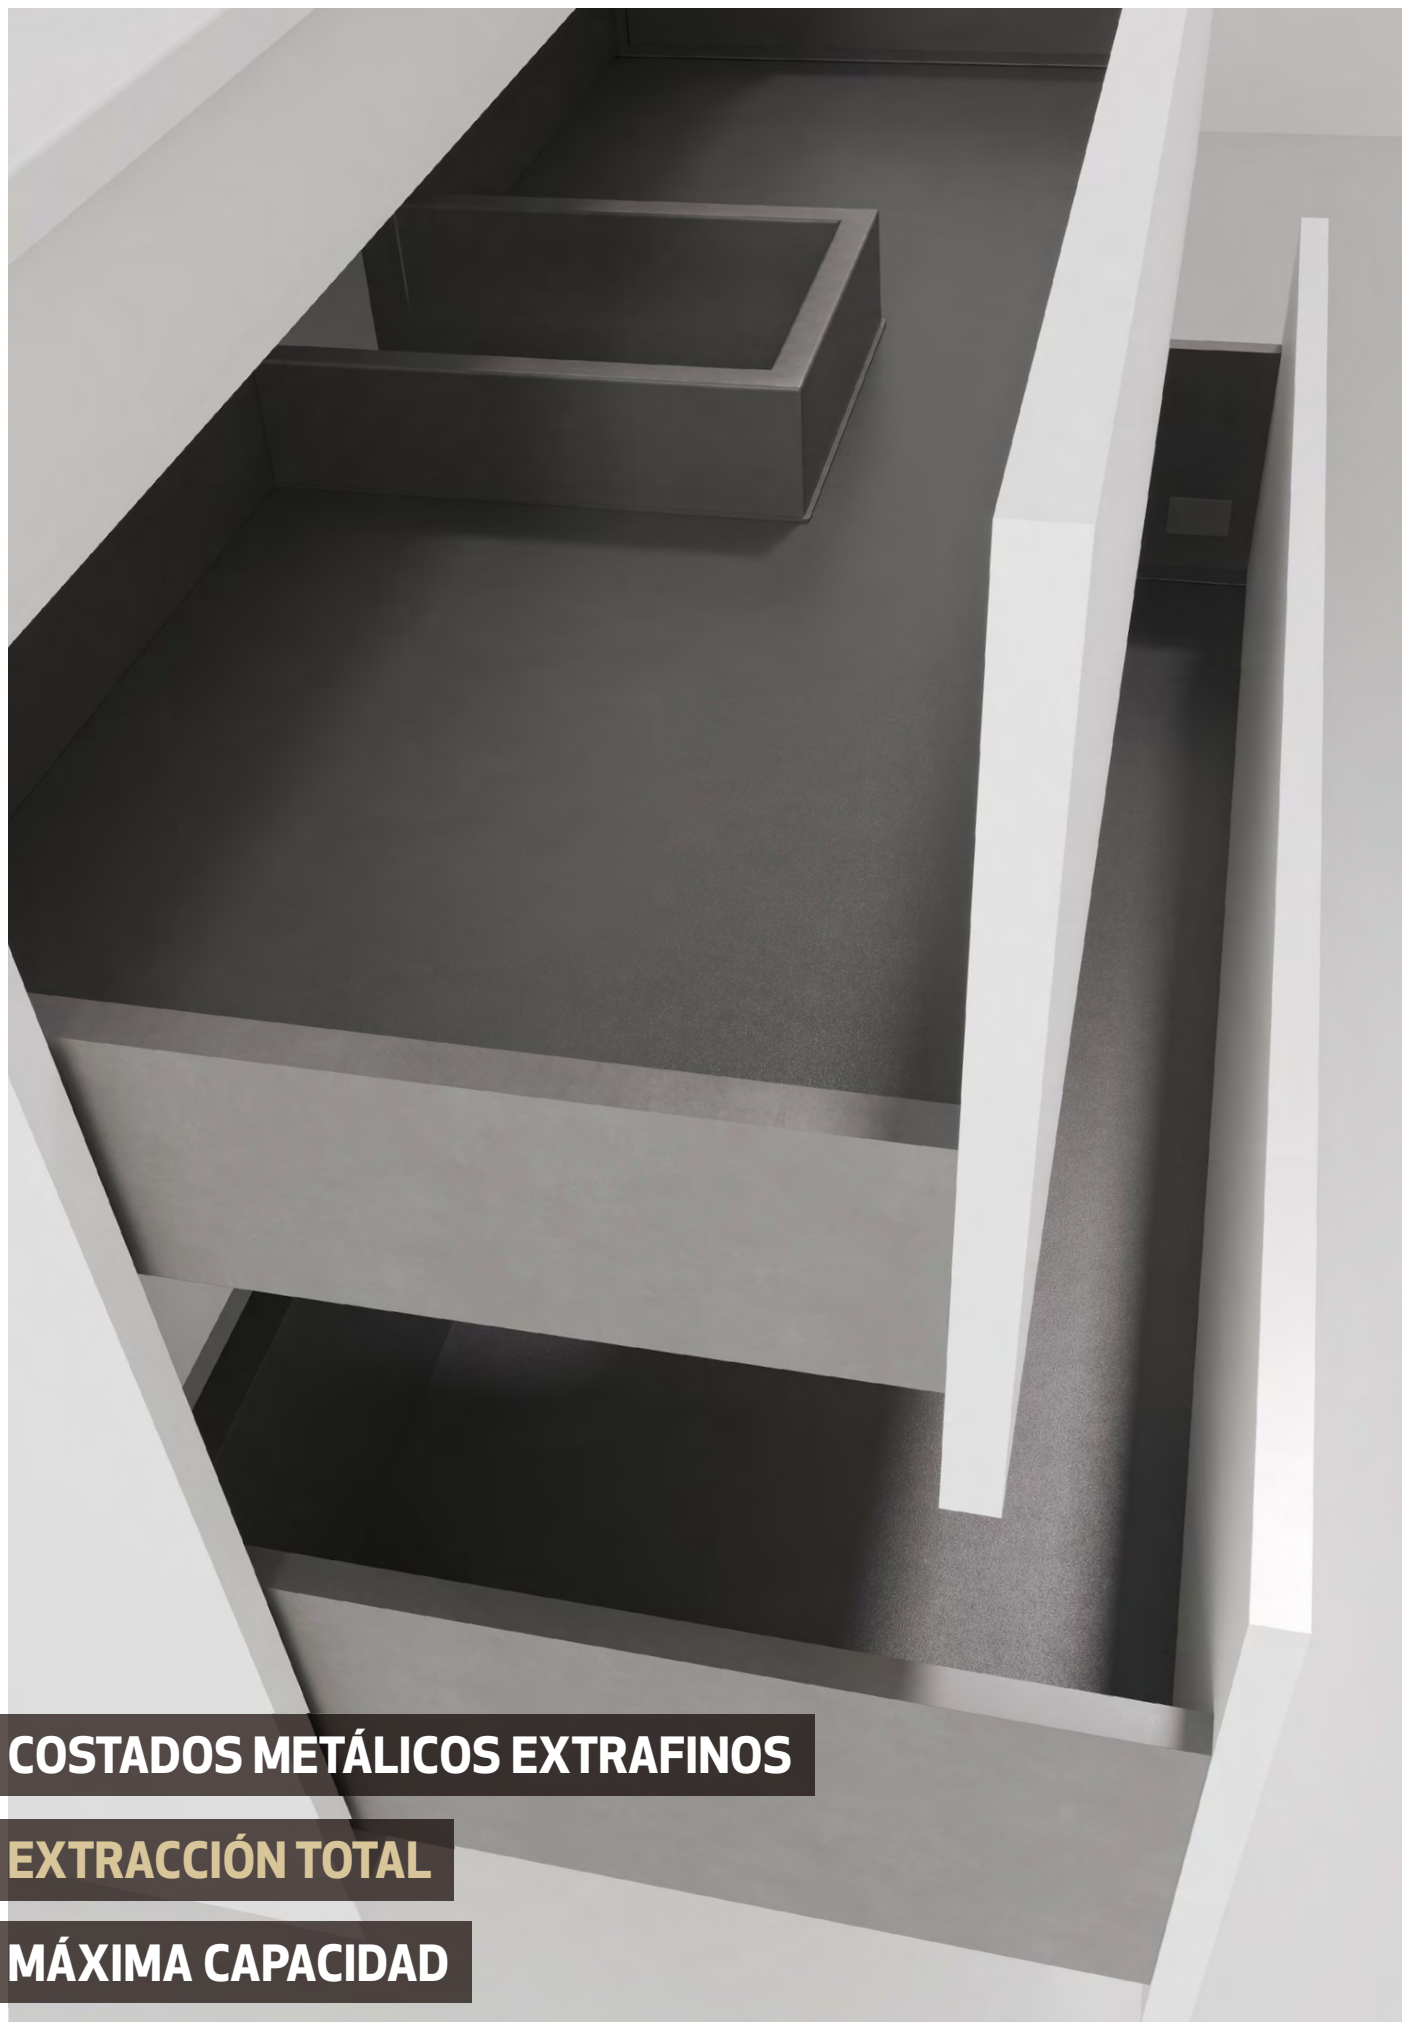

COSTADOS METÁLICOS EXTRAFINOS

EXTRACCIÓN TOTAL

MÁXIMA CAPACIDAD